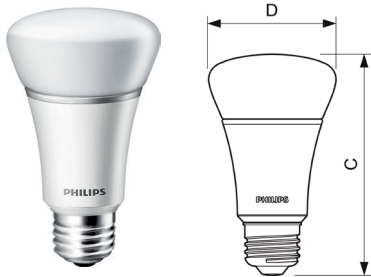

MASTER LEDbulb A60

The new MASTER LED A60 10W bulb delivers a dimmable glow effect similar to a 60W incandescent bulb for a welcoming, warm atmosphere, making it ideal for general lighting applications. Its innovative design radiates warm light in all directions, making it a good alternative to the incandescent lamp.

Product ID	C max.	D max.
10W	122.6	66.0

Dimensions in mm

* Image guide only.

LEDbulb A60

Shortcode	Wattage (W)	Cap Base	Voltage	Lumen Output (lm)	Average Lifetime (hrs)	Colour Temp (K)	Min Order Quantity	Carton Qty
MAS10WDE27A67WW	10	E27	220-240	806	25000	2700	6	6
MAS10WDB22A67WW	10	B22	220-240	806	25000	2700	6	6